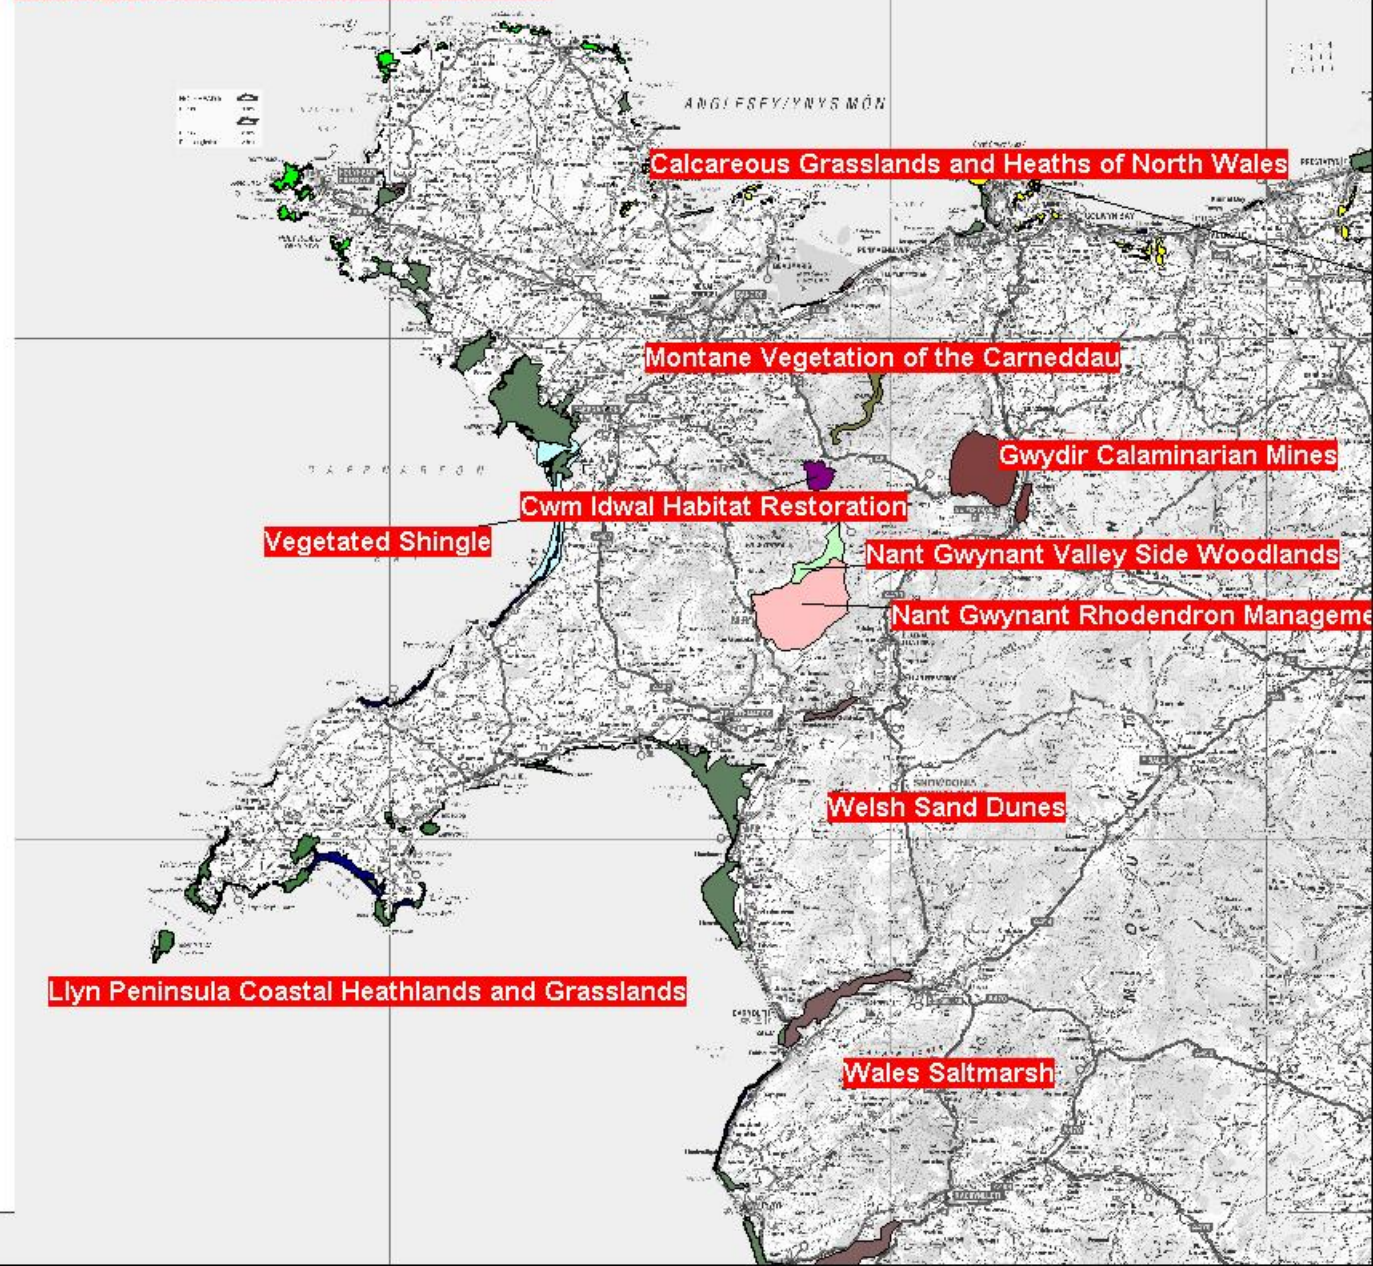

Anglesey Coastal Heathland and Grassland

Calcareous Grasslands and Heaths of North Wales

Montane Vegetation of the Carneddau

Gwydir Calaminarian Mines

Cwm Idwal Habitat Restoration

Vegetated Shingle

Nant Gwynant Valley Side Woodlands

Nant Gwynant Rhododendron Management

Welsh Sand Dunes

Llyn Peninsula Coastal Heathlands and Grasslands

Wales Saltmarsh